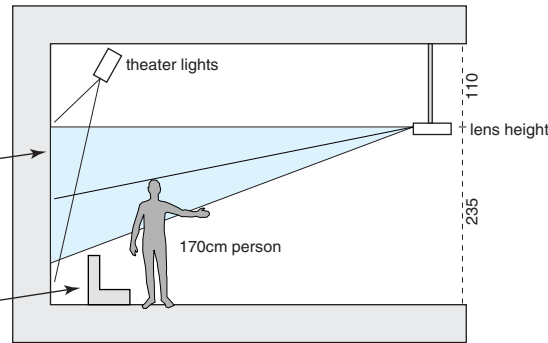

Messa di Voce Installation Plan

Golan Levin and Zachary Lieberman

Notes:

1. Viewing area for DVD has been widened to 200cm.
2. Equipment closet has been added.
3. Plan calls for the construction of a footstool/barrier.

Video projection is 2.4m x 1.8m at wall

Constructed barrier and footstool, 65cm high, with 20 cm step, prevents visitors from blocking IR lights

Ceiling-mounted Fresnel theater lights, with barn-doors and infrared filters

LCD screen and USB knob mounted on wall for user control

Plasma screen with stereo sound system