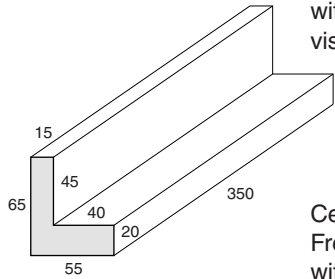

Messa di Voce Installation Plan

Golan Levin and Zachary Lieberman

Notes:

1. Viewing area for DVD has been widened to 200cm.
2. Equipment closet has been added.
3. Plan calls for the construction of a footstool/barrier.

Video projection is 2.4m x 1.8m at wall

Constructed barrier and footstool, 65cm high, with 20 cm step, prevents visitors from blocking IR lights

Ceiling-mounted Fresnel theater lights, with barn-doors and infrared filters