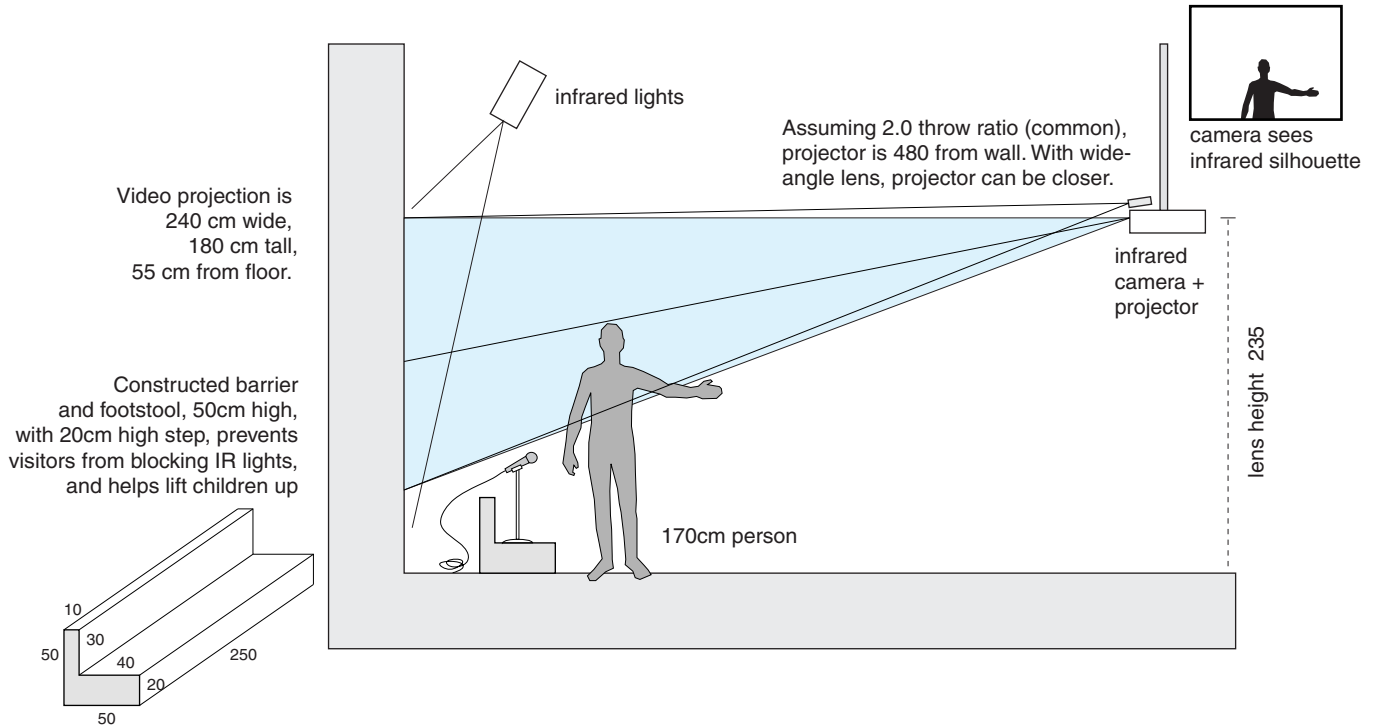

# MESSA DI VOCE INSTALLATION: BASIC CONFIGURATIONS

## CONFIGURATION 1: Camera at Projector, Oblique IR Flood

## CONFIGURATION 2: Oblique Overhead Camera, IR Source at projector