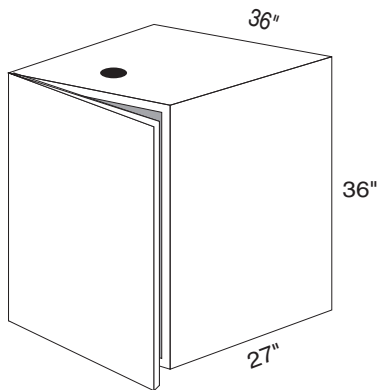

Overview of Golan/Zach Installation

Computer podium is 36"H x 36"W x 27"D. One of the wide 36" sides is left open, with a hinged panel.

A hole with 1.5" diameter is drilled in the top panel, close to the rear (open) side.

STAGE is 11"0"W x 7'0"D x 8"H, not including rear block. Rear block is 11'0"W x 8"D x 16"H. Total stage depth, including rear block is therefore 7'8".

Stage is painted black, with white tape on left, front and right edges. Rear block is painted white.