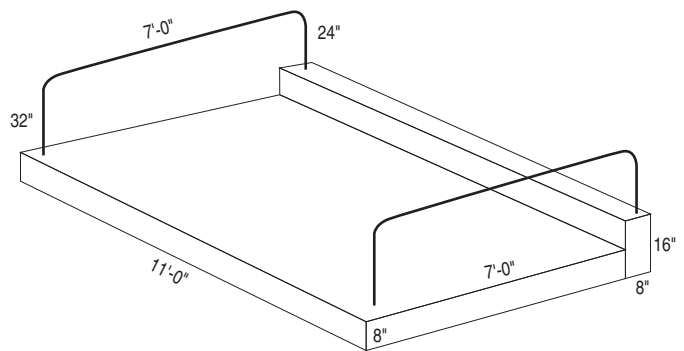

Overview of Golan/Zach Installation

Computer podium is 36"H x 36"W x 27"D. One of the wide 36" sides is left open, with a hinged panel.

A hole with 1.5" diameter is drilled in the top panel, close to the rear (open) side.

STAGE is 11"0"W x 7'0"D x 8"H, not including rear block. Rear block is 11'0"W x 8"D x 16"H. Total stage depth, including rear block is therefore 7'8".

Stage is painted black, with white tape on left, front and right edges. Rear block is painted white.