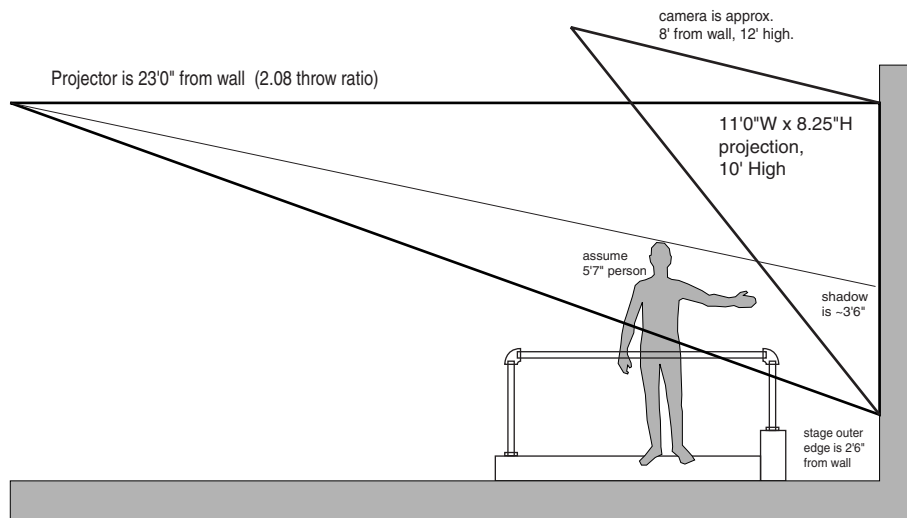

Overview of Golan/Zach Installation

Computer podium is 36"H x 36"W x 27"D. One of the wide 36" sides is left open, with a hinged panel.

A hole with 1.5" diameter is drilled in the top panel, close to the rear (open) side.

STAGE is 11"0"W x 7'0"D x 8"H, not including rear block. Rear block is 11'0"W x 8"D x 16"H. Total stage depth, including rear block is therefore 7'8".

Stage is painted black, with white tape on left, front and right edges. Rear block is painted white.