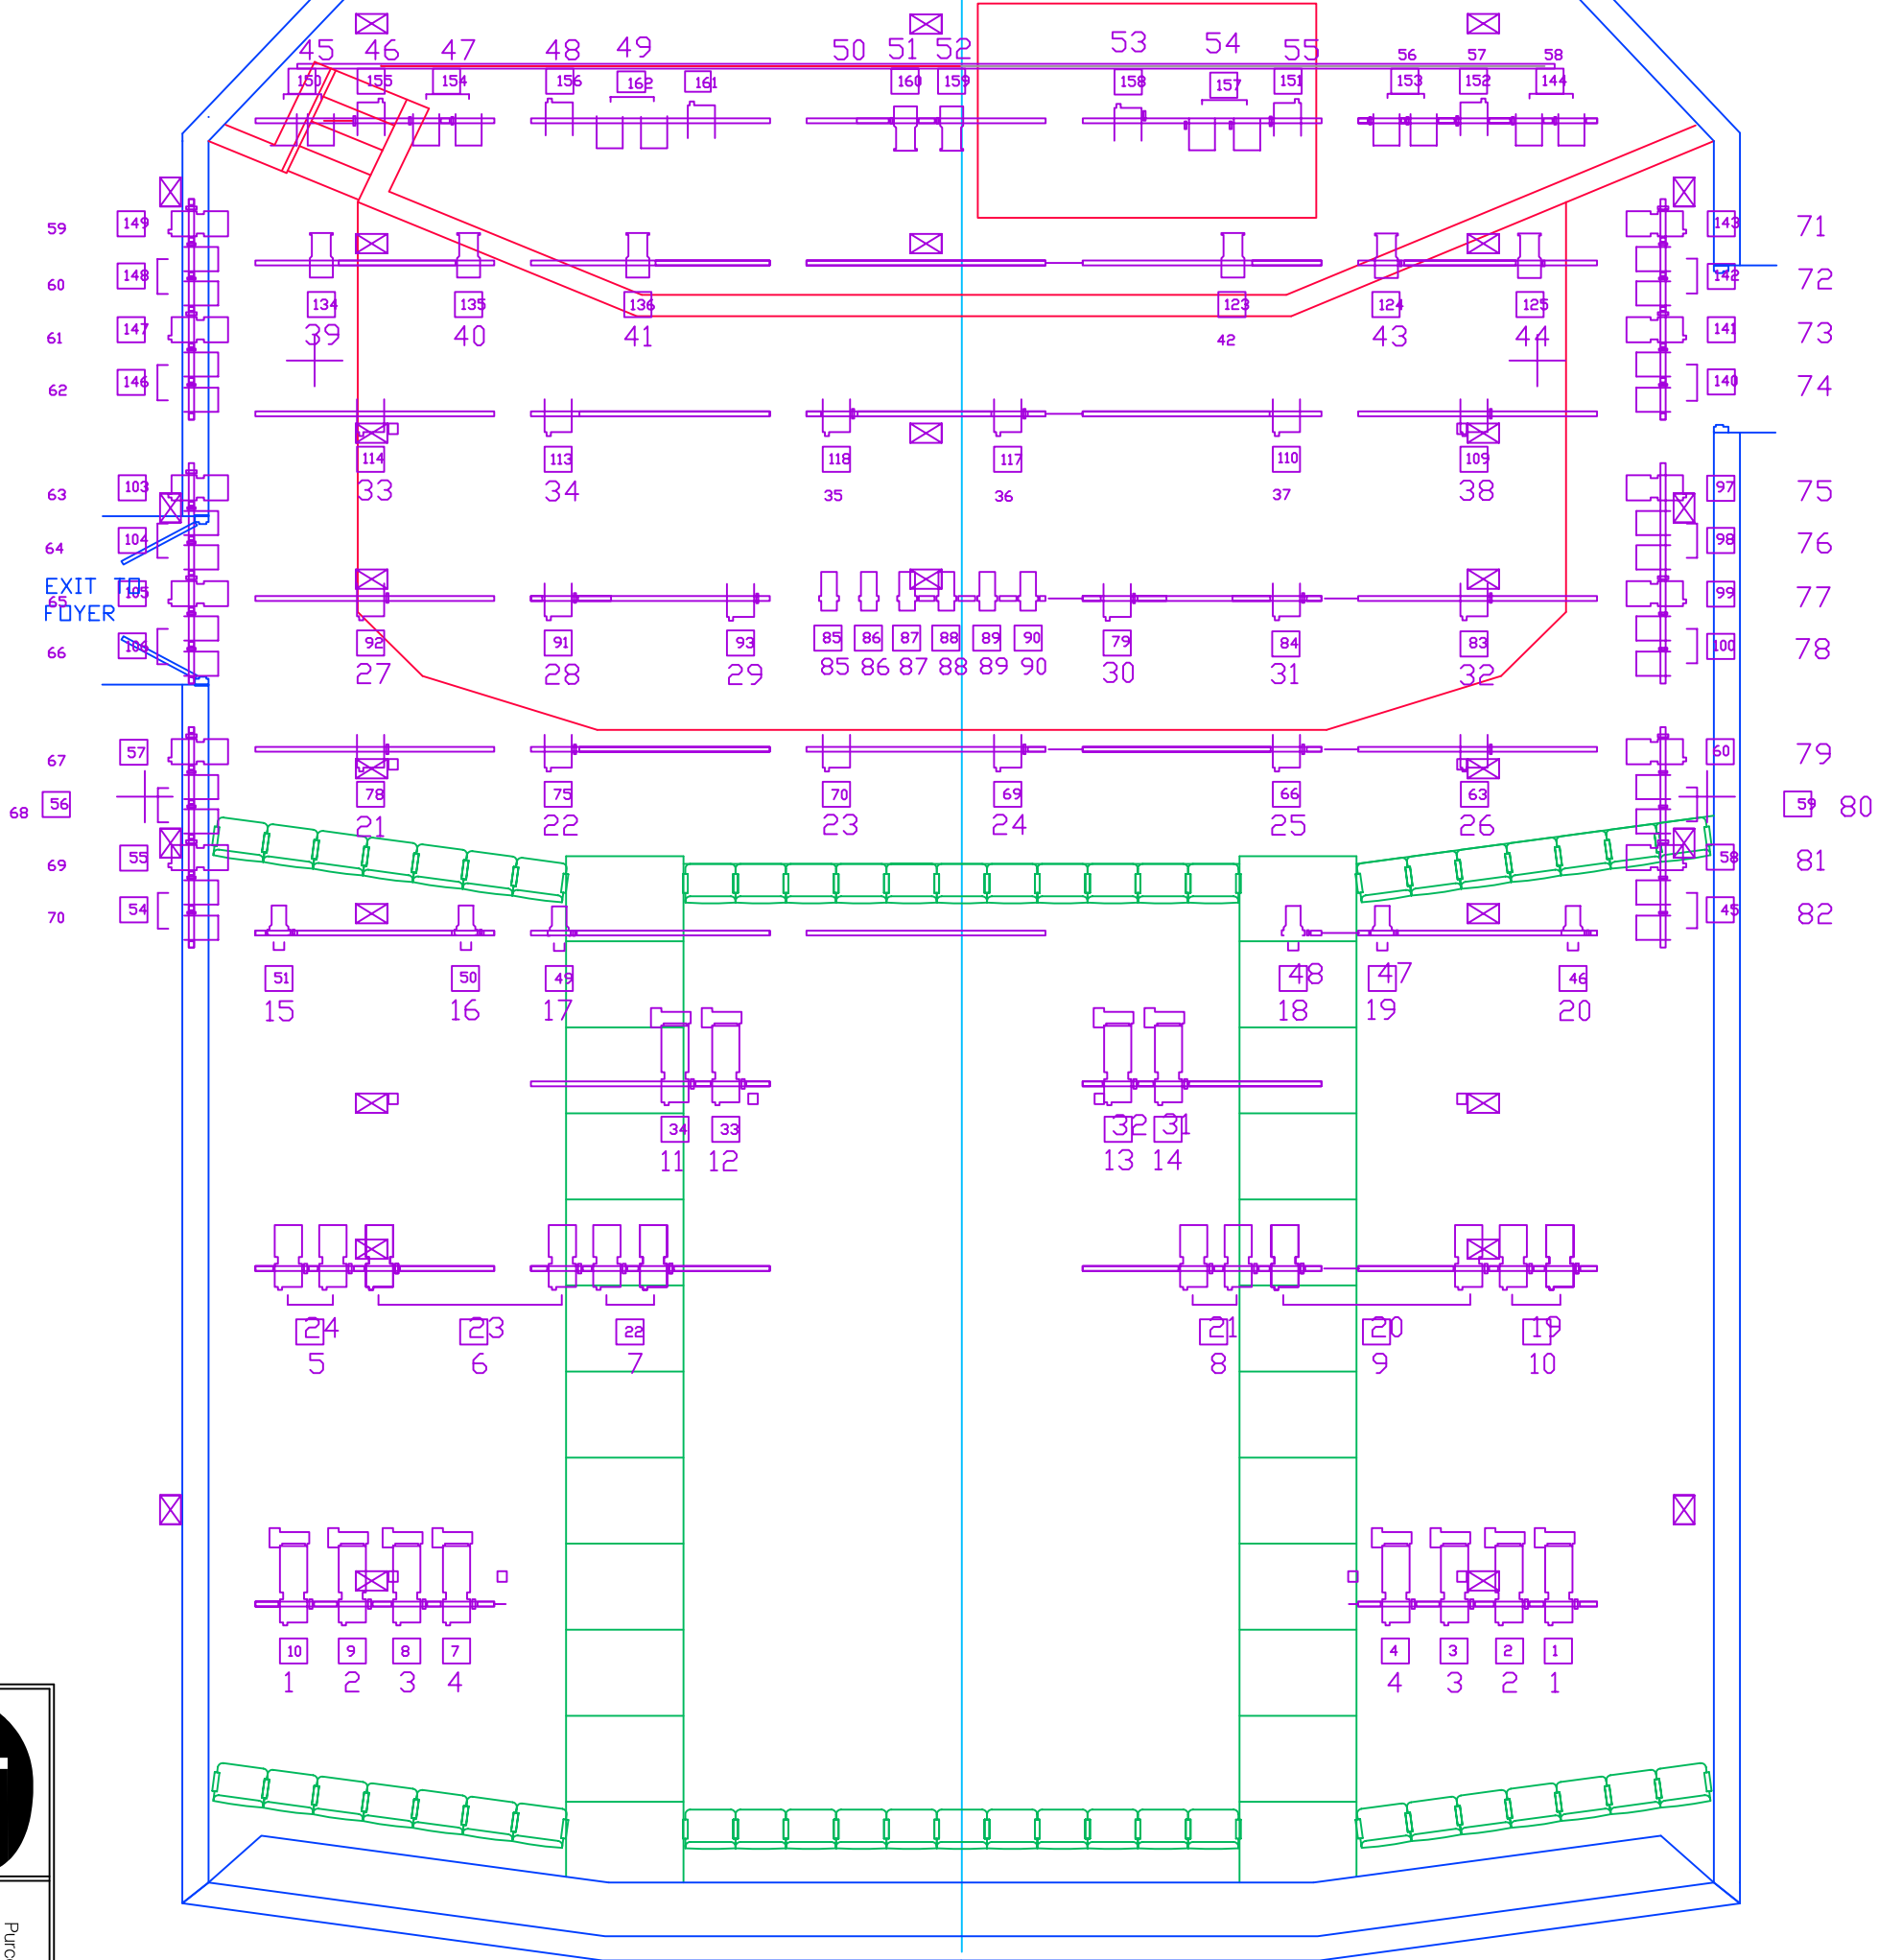

EXIT TO GREEN ROOM

- CANTATA 11/26
- CANTATA 18/32
- CANTATA 26/44
- SOURCE FOUR
- 8" SEMAPHORE
- MINUETTE 650W
- CANTATA PC
- PARCAN
- SIL 30 1.2KW MK. 3
- COMS OUT STATION
- SIGHT LINE POINT
- EAW JF 80 loudspeakers

THE LIGHTING RIG SHOWN IS A STANDING RIG AND
 THUS MAY BE RECOLOURED AND/OR FOCUSED BUT
 MAY NOT BE MOVED.

EXTRA UNITS, HOWEVER, MAY BE ADDED.

Purcell Room
 London SE1 8XX
 T +44 (0) 20 7921 0600
 F +44 (0) 20 7928 0063
 HEAD OF PRODUCTION
 ANDY SCORR

PRODUCTION	
COMPANY	
DESIGNER	
DRAWING #	LX standng Rig
SCALE	1:75@A3
CONTACT	